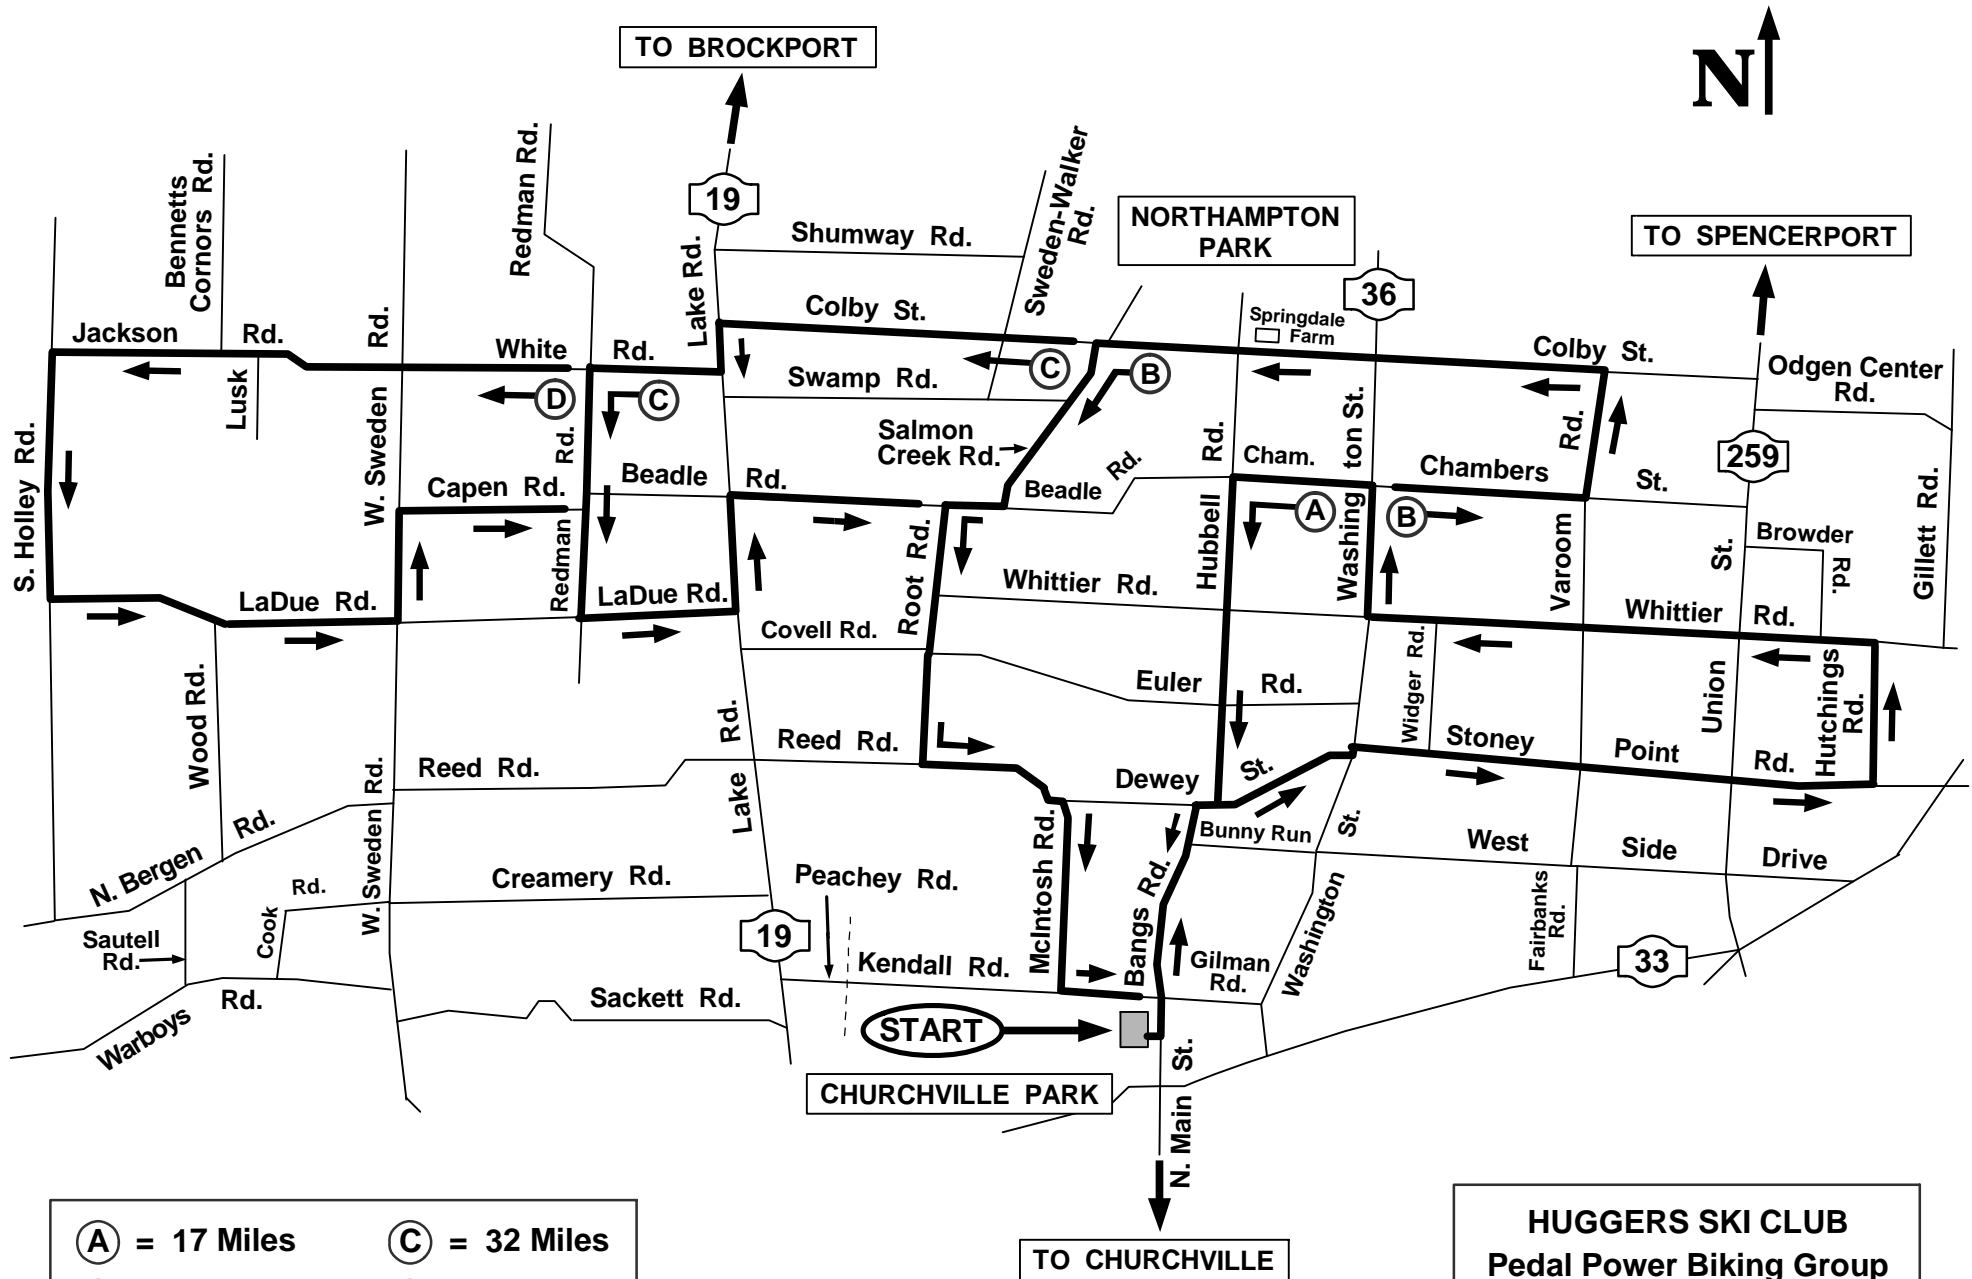

Churchville - Clarendon

Mostly Flat, Some Small Hills

- (A) = 17 Miles
- (B) = 25 Miles
- (C) = 32 Miles
- (D) = 40 Miles

HUGGERS SKI CLUB
Pedal Power Biking Group
 Revised 8-29-07 DMK - 001